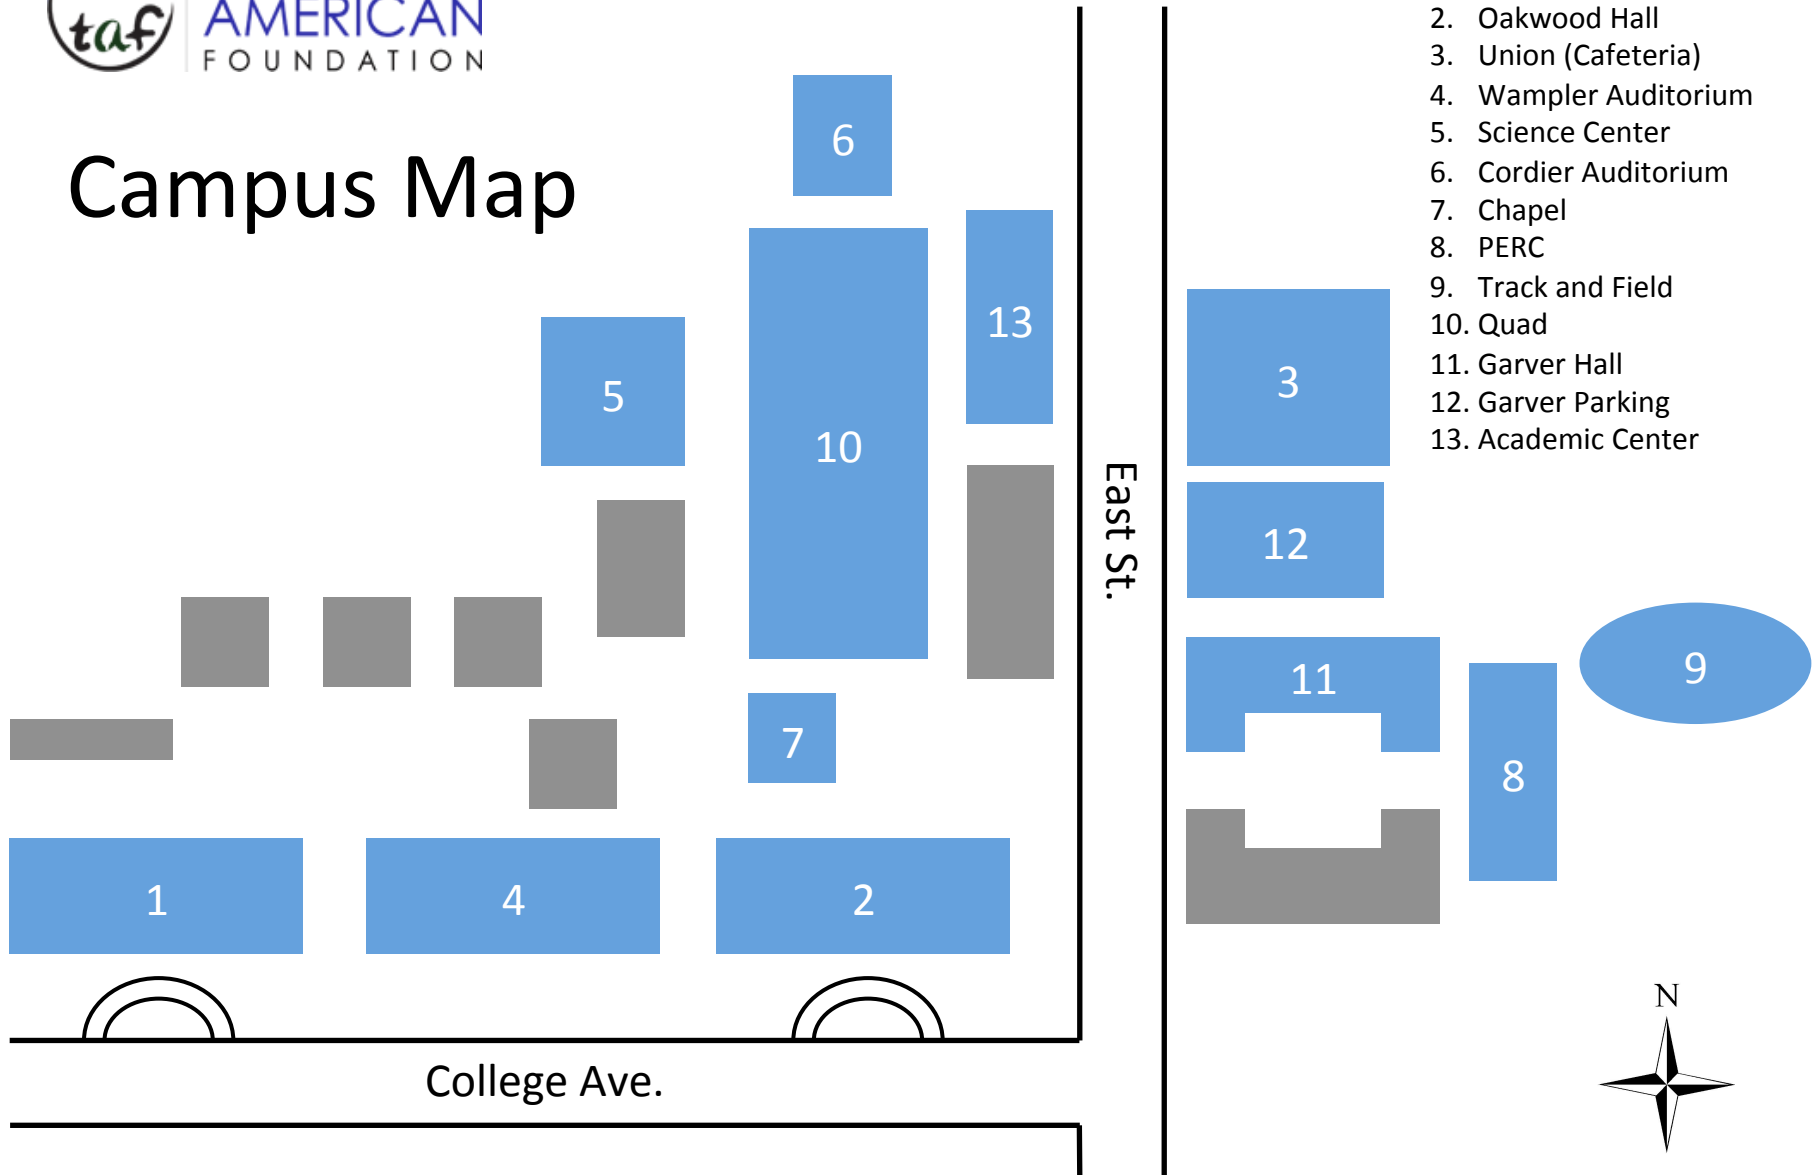

Campus Map

1. Hellman Hall
2. Oakwood Hall
3. Union (Cafeteria)
4. Wampler Auditorium
5. Science Center
6. Cordier Auditorium
7. Chapel
8. PERC
9. Track and Field
10. Quad
11. Garver Hall
12. Garver Parking
13. Academic Center